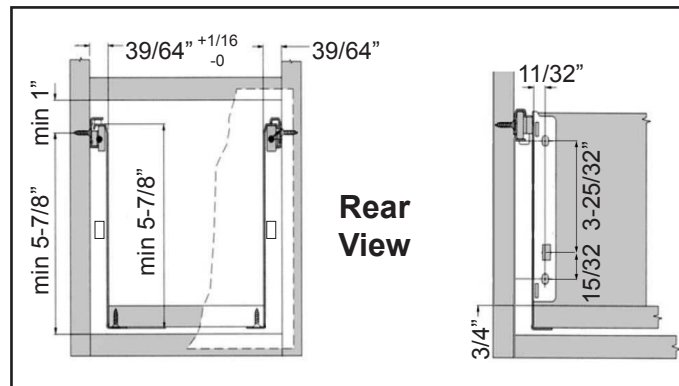

6" (150mm) Drawer Slide Set #13632 with sides

L	AV
14" = 13-3/4"	3-3/8"
16" = 15-3/4"	3-3/8"
18" = 17-3/4"	3-3/4"
20" = 19-3/4"	4"
21" = 21-1/2"	4-3/8"

INCH measurements

L	AV
350mm	85mm
400mm	85mm
450mm	95mm
500mm	102mm
550mm	110mm

METRIC measurements