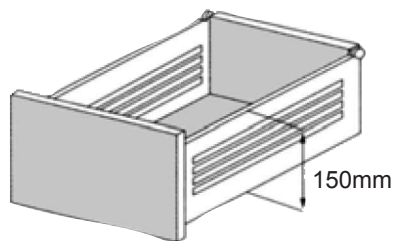

6" (150mm) Drawer Slide Set #13632 with sides

L	AV
14" = 13-3/4"	3-3/8"
16" = 15-3/4"	3-3/8"
18" = 17-3/4"	3-3/4"
20" = 19-3/4"	4"
21" = 21-1/2"	4-3/8"

INCH measurements

L	AV
350mm	85mm
400mm	85mm
450mm	95mm
500mm	102mm
550mm	110mm

METRIC measurements