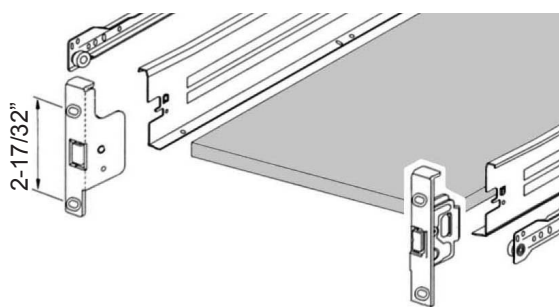

6" (150mm) Drawer Slide Set #13632 with sides

L	AV
14" = 13-3/4"	3-3/8"
16" = 15-3/4"	3-3/8"
18" = 17-3/4"	3-3/4"
20" = 19-3/4"	4"
21" = 21-1/2"	4-3/8"

INCH measurements

L	AV
350mm	85mm
400mm	85mm
450mm	95mm
500mm	102mm
550mm	110mm

METRIC measurements