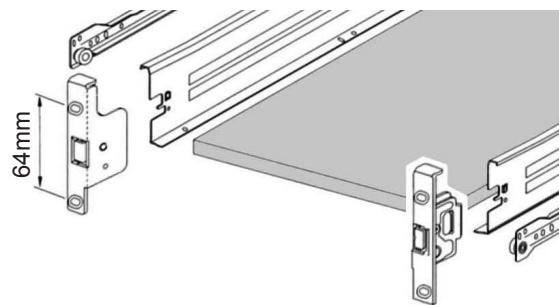

6" (150mm) Drawer Slide Set #13632 with sides

L	AV
14" = 13-3/4"	3-3/8"
16" = 15-3/4"	3-3/8"
18" = 17-3/4"	3-3/4"
20" = 19-3/4"	4"
21" = 21-1/2"	4-3/8"

INCH measurements

L	AV
350mm	85mm
400mm	85mm
450mm	95mm
500mm	102mm
550mm	110mm

METRIC measurements