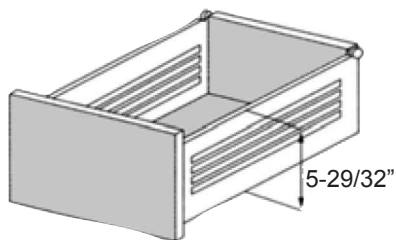

6" (150mm) Drawer Slide Set #13632 with sides

L	AV
14" = 13-3/4"	3-3/8"
16" = 15-3/4"	3-3/8"
18" = 17-3/4"	3-3/4"
20" = 19-3/4"	4"
21" = 21-1/2"	4-3/8"

INCH measurements

L	AV
350mm	85mm
400mm	85mm
450mm	95mm
500mm	102mm
550mm	110mm

METRIC measurements