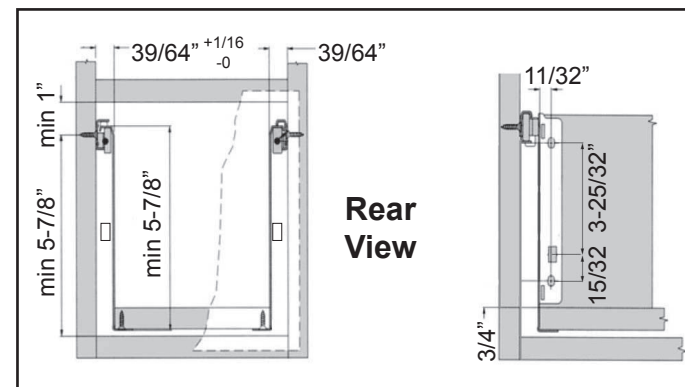

6" (150mm) Drawer Slide Set #13634 with sides

L	AV
14" = 13-3/4"	3-3/8"
16" = 15-3/4"	3-3/8"
18" = 17-3/4"	3-3/4"
20" = 19-3/4"	4"
21" = 21-1/2"	4-3/8"

INCH measurements

L	AV
350mm	85mm
400mm	85mm
450mm	95mm
500mm	102mm
550mm	110mm

METRIC measurements