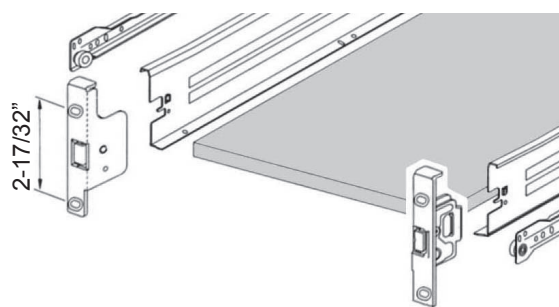

6" (150mm) Drawer Slide Set #13634 with sides

L	AV
14" = 13-3/4"	3-3/8"
16" = 15-3/4"	3-3/8"
18" = 17-3/4"	3-3/4"
20" = 19-3/4"	4"
21" = 21-1/2"	4-3/8"

INCH measurements

L	AV
350mm	85mm
400mm	85mm
450mm	95mm
500mm	102mm
550mm	110mm

METRIC measurements