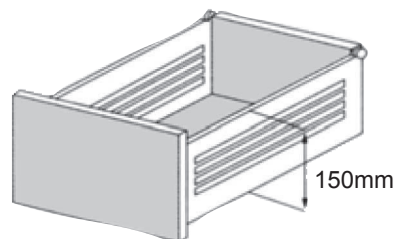

6" (150mm) Drawer Slide Set #13634 with sides

L	AV
14" = 13-3/4"	3-3/8"
16" = 15-3/4"	3-3/8"
18" = 17-3/4"	3-3/4"
20" = 19-3/4"	4"
21" = 21-1/2"	4-3/8"

INCH measurements

L	AV
350mm	85mm
400mm	85mm
450mm	95mm
500mm	102mm
550mm	110mm

METRIC measurements