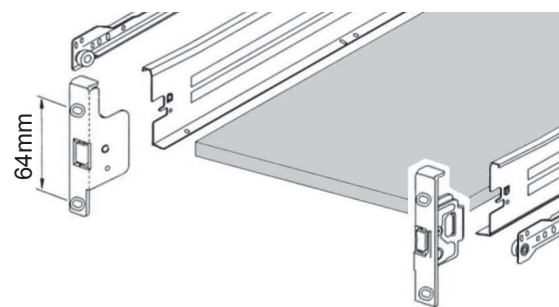

6" (150mm) Drawer Slide Set #13634 with sides

L	AV
14" = 13-3/4"	3-3/8"
16" = 15-3/4"	3-3/8"
18" = 17-3/4"	3-3/4"
20" = 19-3/4"	4"
21" = 21-1/2"	4-3/8"

INCH measurements

L	AV
350mm	85mm
400mm	85mm
450mm	95mm
500mm	102mm
550mm	110mm

METRIC measurements