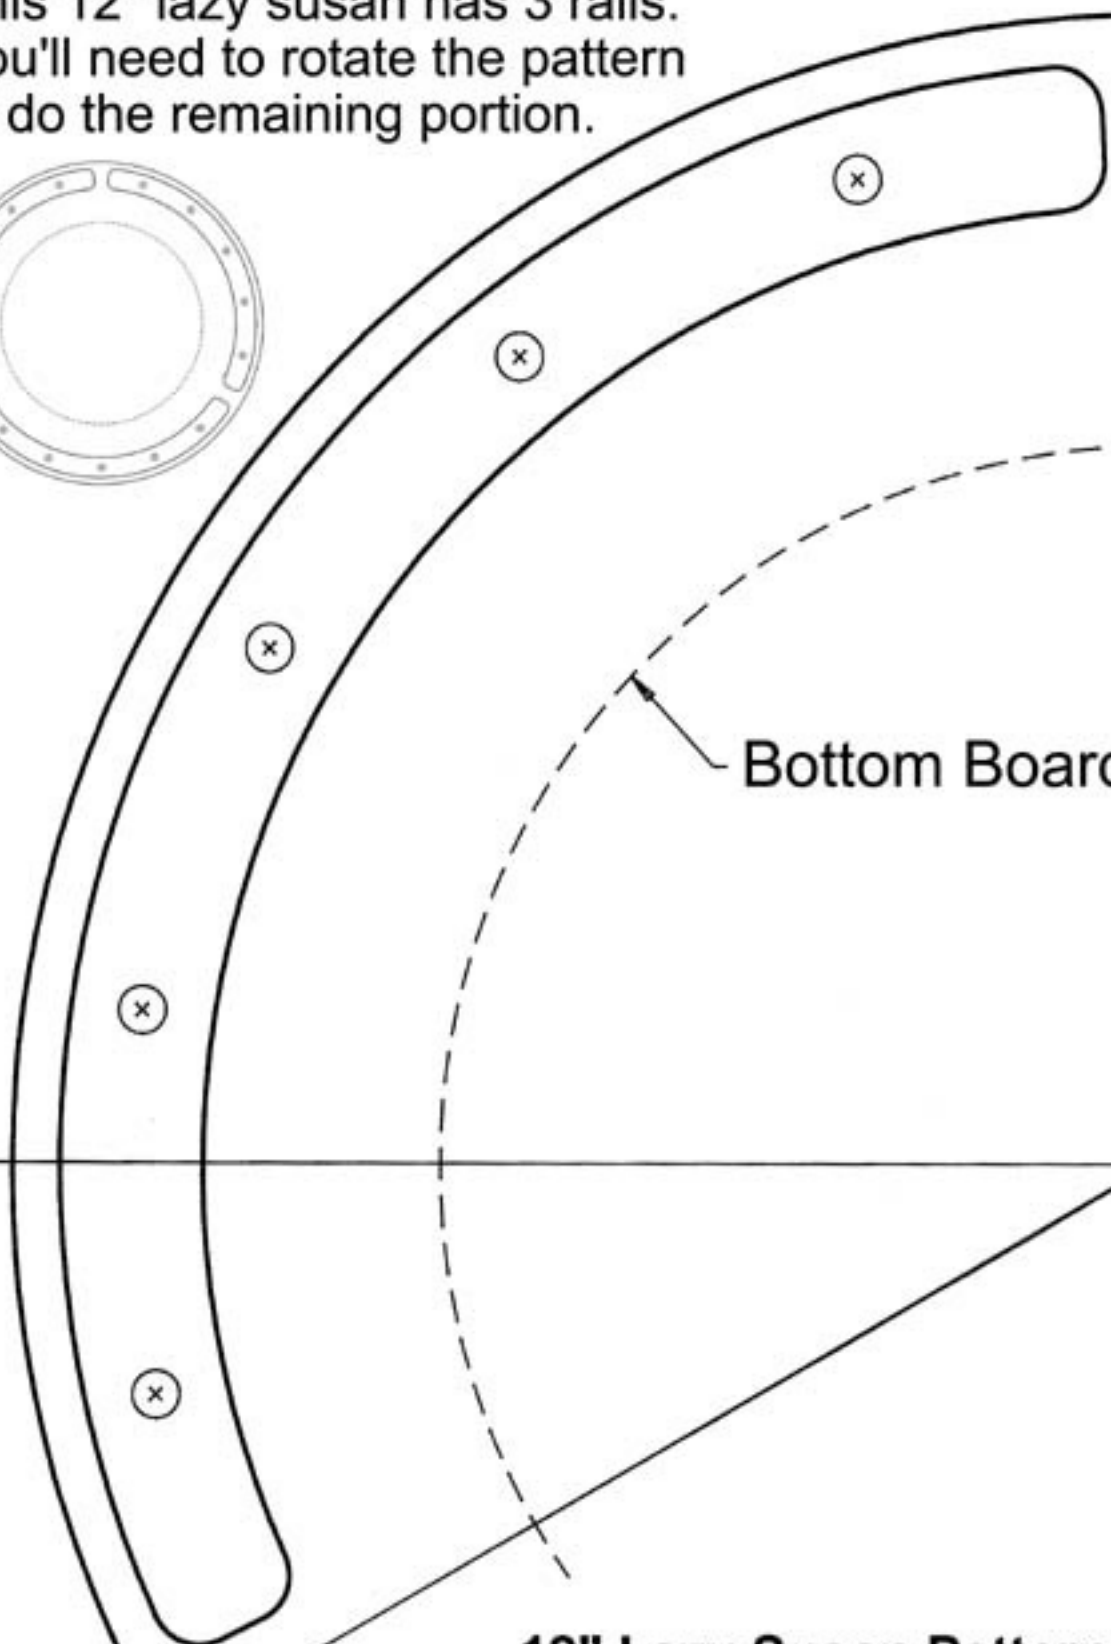

This 12" lazy susan has 3 rails.
You'll need to rotate the pattern
to do the remaining portion.

Bottom Board

12" Lazy Susan Pattern
compliments of
www.WorkshopSupply.com
1-800-387-5716