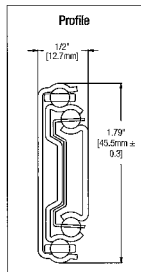

Part Number	Size	Slide Length	Slide Travel	A	B	C	D	E	F	G
GS4270 12	12"	300mm [11.8 in]	213mm [8.39 in]	—	—	—	159mm [6.14 in]	—	—	—
GS4270 14	14"	350mm [13.78 in]	230mm [9.09 in]	—	—	—	179mm [7.05 in]	—	—	—
GS4270 16	16"	400mm [15.75 in]	244mm [9.61 in]	86mm [3.38 in]	—	—	199mm [7.87 in]	206mm [8.11 in]	—	—
GS4270 18	18"	450mm [17.72 in]	257mm [10.12 in]	118mm [4.65 in]	—	—	219mm [8.62 in]	226mm [8.90 in]	—	—
GS4270 20	20"	500mm [19.69 in]	270mm [10.63 in]	150mm [5.91 in]	169mm [6.69 in]	—	244mm [9.61 in]	251mm [9.88 in]	304mm [11.97 in]	—
GS4270 22	22"	550mm [21.65 in]	283mm [11.14 in]	182mm [7.17 in]	189mm [7.44 in]	—	269mm [10.59 in]	276mm [10.87 in]	329mm [12.95 in]	—
GS4270 24	24"	600mm [23.62 in]	296mm [11.65 in]	214mm [8.43 in]	195mm [7.68 in]	—	294mm [11.57 in]	301mm [11.85 in]	354mm [13.94 in]	—
GS4270 26	26"	650mm [25.59 in]	309mm [12.16 in]	246mm [9.69 in]	221mm [8.71 in]	118mm [4.65 in]	319mm [12.56 in]	326mm [12.83 in]	379mm [14.92 in]	386mm [15.20 in]
GS4270 28	28"	700mm [27.56 in]	322mm [12.67 in]	278mm [10.94 in]	248mm [9.76 in]	480mm [18.90 in]	344mm [13.54 in]	351mm [13.82 in]	399mm [15.71 in]	406mm [15.99 in]

Product: GS4270 Soft-Close Drawer Slide
Mounting: Side
Clearance: 1/2" [12.7mm + 8mm minus 0]
Load: 100 lb.
Height: 1.79" [45.5mm (+0.3)]

Finish: Zinc Plated
Action: Full Extension (Sizes 16" - 28")
Sizes: 12" [300mm], 14" [350mm], 16" [400mm], 18" [450mm], 20" [500mm], 22" [550mm], 24" [600mm], 26" [650mm], 28" [700mm]

Max. Recommended Drawer Width: 24"
Packaging: 10 Pair and 1 set of instructions per box. Mounting hardware not included. Slides are unbranded.
Optional Brackets: GS4340 RB Metal Rear Bracket. Packed 200 pieces per Box.