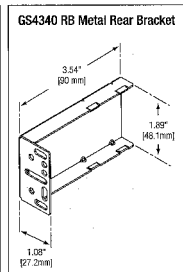

Part Number	Size	Slide Length	Slide Travel	A	B	C	D	E	F	G
GS4270 12	12"	300mm [11.8 in]	213mm [8.39 in]	—	—	—	159mm [6.14 in]	—	—	—
GS4270 14	14"	350mm [13.78 in]	230mm [9.09 in]	—	—	—	179mm [7.05 in]	—	—	—
GS4270 16	16"	400mm [15.75 in]	244mm [9.61 in]	86mm [3.38 in]	—	—	199mm [7.87 in]	206mm [8.11 in]	—	—
GS4270 18	18"	450mm [17.72 in]	257mm [10.12 in]	118mm [4.65 in]	—	—	219mm [8.62 in]	226mm [8.90 in]	—	—
GS4270 20	20"	500mm [19.69 in]	270mm [10.63 in]	150mm [5.91 in]	169mm [6.69 in]	—	244mm [9.61 in]	251mm [9.88 in]	304mm [11.97 in]	—
GS4270 22	22"	550mm [21.65 in]	283mm [11.14 in]	182mm [7.17 in]	189mm [7.44 in]	—	269mm [10.59 in]	276mm [10.87 in]	329mm [12.95 in]	—
GS4270 24	24"	600mm [23.62 in]	296mm [11.65 in]	214mm [8.43 in]	195mm [7.68 in]	—	294mm [11.57 in]	301mm [11.85 in]	354mm [13.94 in]	—
GS4270 26	26"	650mm [25.59 in]	309mm [12.16 in]	246mm [9.69 in]	221mm [8.71 in]	118mm [4.65 in]	319mm [12.56 in]	326mm [12.83 in]	379mm [14.92 in]	386mm [15.20 in]
GS4270 28	28"	700mm [27.56 in]	322mm [12.67 in]	278mm [10.94 in]	248mm [9.76 in]	480mm [18.90 in]	344mm [13.54 in]	351mm [13.82 in]	399mm [15.71 in]	406mm [15.99 in]

Product: GS4270 Soft-Close Drawer Slide
Mounting: Side
Clearance: 1/2" [12.7mm + 8mm minus 0]
Load: 100 lb.
Height: 1.79" [45.5mm (+0.3)]

Finish: Zinc Plated
Action: Full Extension (Sizes 16" - 28")
Sizes: 12" [300mm], 14" [350mm], 16" [400mm], 18" [450mm], 20" [500mm], 22" [550mm], 24" [600mm], 26" [650mm], 28" [700mm]

Max. Recommended Drawer Width: 24"
Packaging: 10 Pair and 1 set of instructions per box. Mounting hardware not included. Slides are unbranded.
Optional Brackets: GS4340 RB Metal Rear Bracket. Packed 200 pieces per Box.